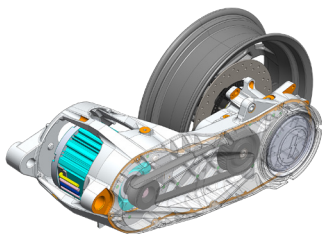

NEXT GENERATION POWERTRAIN